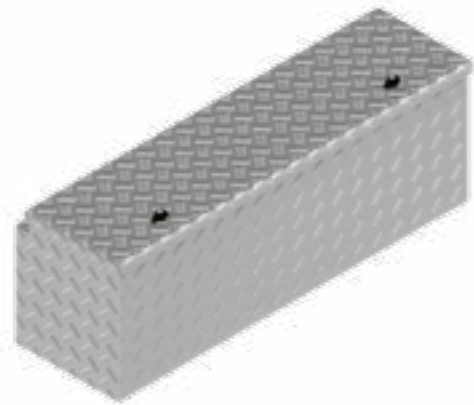

BOX INV

Artikel number	Description	Lock	Dimensions LxDxH	Material	Weight	Chain
4830177	Box INV	Pivotlock	80x35x40	Aluminium diamond plate 2,5/4	13 kg	1

De Haan Box INV

This box has a recessed lid so that it can be mounted against the front of a trailer. The box is equipped with stainless steel hinges and can be locked by means of a pivot lock. The box is provided with a rubber seal so the contents remain free from water and dust. There is an elevation in the bottom in order to easily turn up the jockey wheel.

BOX WXV

Artikel number	Description	Lock	Dimensions LxDxH	Material	Weight	Chain
4830207	Box WXV	Pivotlock	95x40x25	Aluminium diamond plate 2,5/4	12 kg	1

De Haan Box WXV

This box has a recessed lid so that it can be mounted against the front of a trailer. The box is equipped with stainless steel hinges and can be locked by means of 2 pivot locks. The box is provided with a rubber seal so the contents remain free from water and dust.

BOX HUW

Artikel number	Description	Lock	Dimensions LxDxH	Material	Weight	Chain
4830175	Box HUW	Pivotlock	114x34x40	Aluminium diamond plate 2,5/4	16 kg	1

De Haan Box HUW

This box has a recessed lid so that it can be mounted against the front of a trailer. The box is equipped with stainless steel hinges and can be locked by means of 2 pivot locks. The box is provided with a rubber seal so the contents remain free from water and dust.