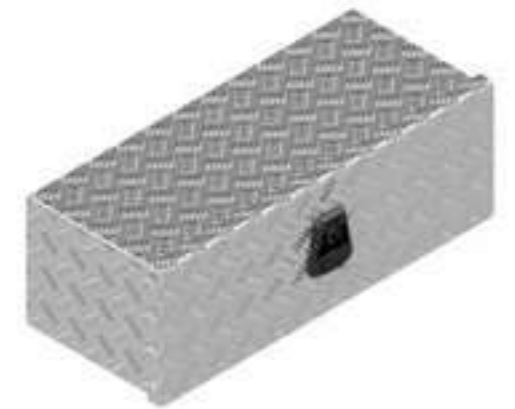

De Haan Box OT