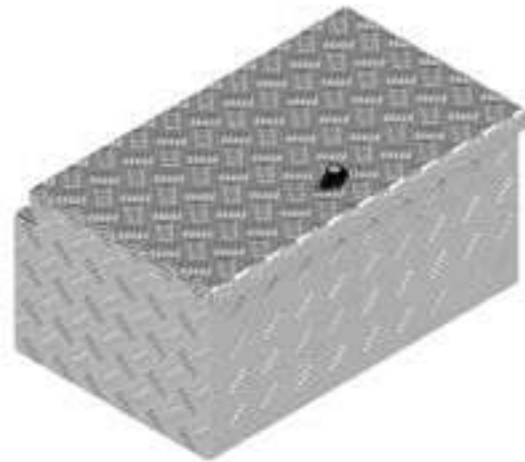

BOX M

Artikel number	Description	Lock	Dimensions LxDxH	Material	Weight	Chain
360061	Box MV	Pivotlock	60x38x29,5	Aluminium diamond plate 2,5/4	8 kg	1
4830183	Box MS	Snaplock	60x38x29,5	Aluminium diamond plate 2,5/4	8 kg	1
4830184	Box MT	T-Lock	60x38x29,5	Aluminium diamond plate 2,5/4	8 kg	1

De Haan Box MV