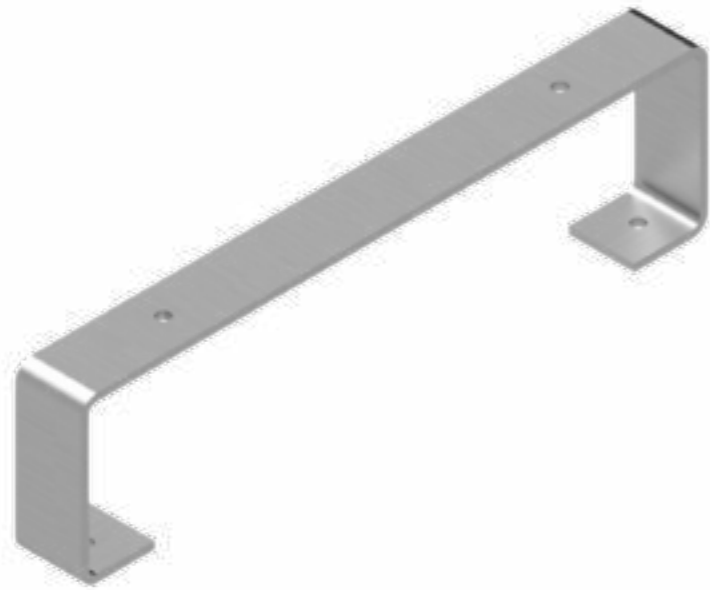

BOX SUPPORT

Article number	Description	Quantity	Material
4830158	Box U-Lift set	2 pieces	Galvanized steel

With this mounting kit it is possible to higher mount a box on a drawbar to provide more space for the jockey wheel

BOX SUPPORT

Article number	Description	Material	Weight
4830157	Box L-Supportset	2 pieces	Galvanized steel