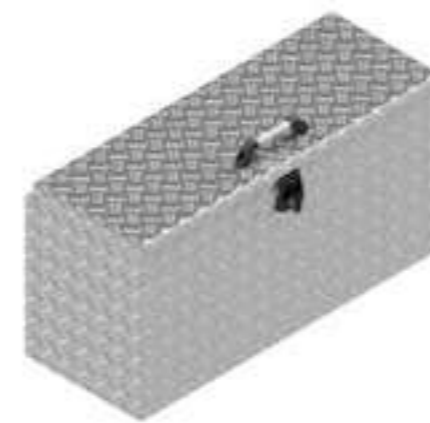

De Haan Box 104053 BT