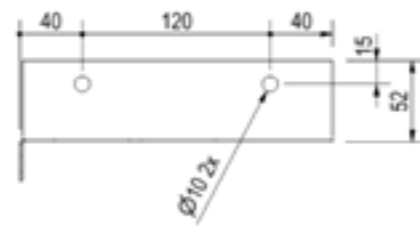

BOX SUPPORT

Article number	Description	Material	Weight
4830215	O-Supportset	2 pieces	Galvanized steel