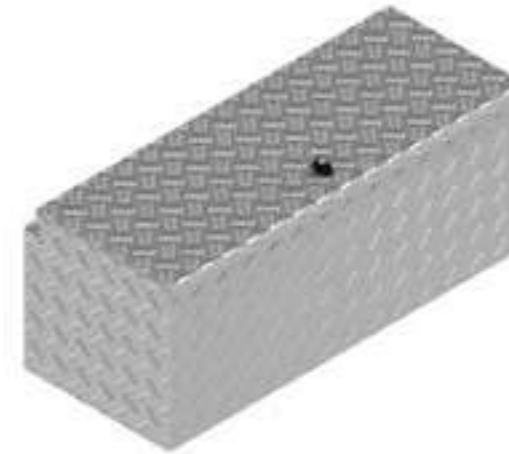

De Haan Box WV