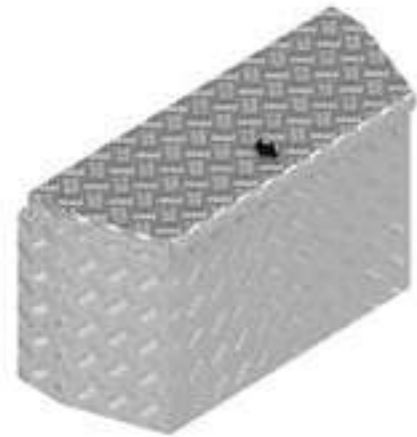

De Haan Box WV

De Haan Box WS

De Haan Box WT

This box has a recessed lid so that it can be mounted against the front of a trailer. The box is equipped with stainless steel hinges and can be locked by means of a pivot-, snap- or T-lock. The box is provided with a rubber seal so the contents remain free from water and dust.

BOX PBV

Artikel number	Description	Lock	Dimensions LxDxH	Material	Weight	Chain
4830197	Box PBV	Pivotlock	75x31x40	Aluminium diamond plate 2,5/4	11 kg	1

De Haan Box PBV

This box has a recessed lid so that it can be mounted against the front of a trailer. The box has two sloping sides, is equipped with stainless steel hinges and can be locked by means of a pivot lock. The box is provided with a rubber seal so the contents remain free from water and dust