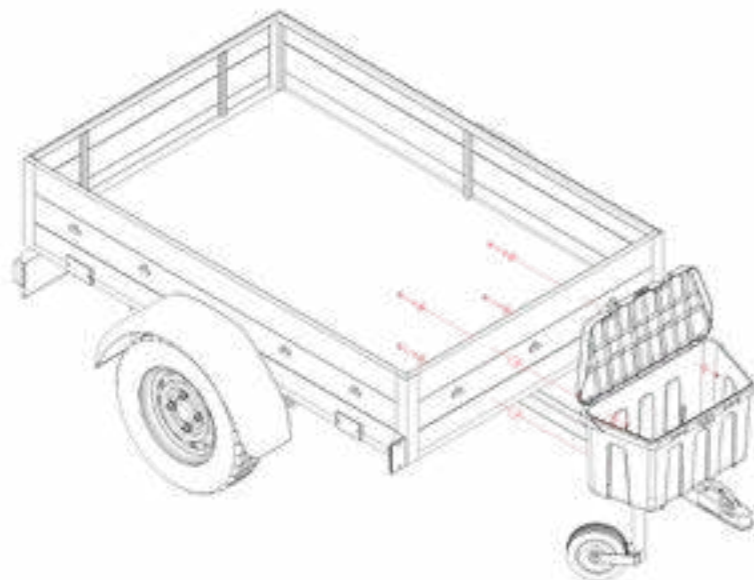

Snap Lock

Lock Profibox Plus

Pivot Lock

T-Lock lid

T-Lock front

Lock clips Profibox Plus

MOUNTING SET PROFIBOX PLUS

Article number	Description	Material	Weight
4830213	Mounting set plus	Plastic	0,5 kg