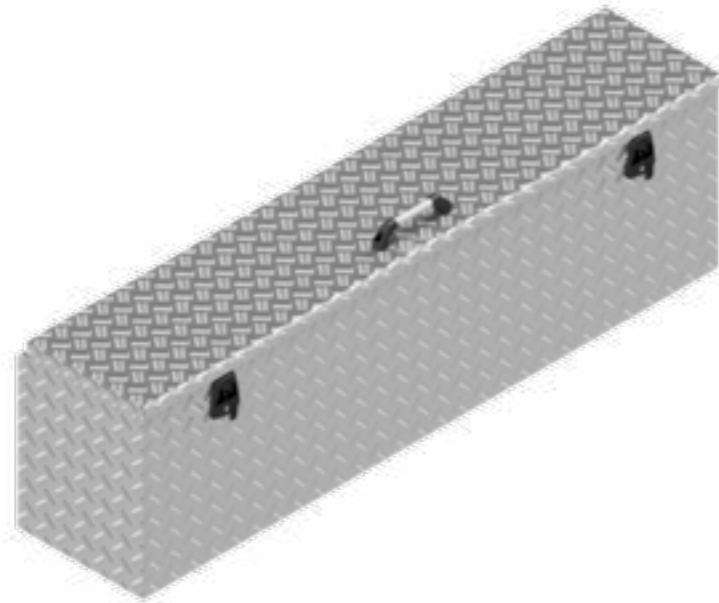

BOX MADE TO ORDER

Artikel number	Description	Lock	Dimensions LxDxH	Material	Weight	Chain	Gas spring
4830112	184053 BT	T-Lock	180x40x53	Aluminium diamond plate 2,5/4	33,9 kg	0	2

Artikel number	Description	Lock	Dimensions LxDxH	Material	Weight	Chain	Gas spring
4830113	186050 BT	T-Lock	180x60x50	Aluminium diamond plate 2,5/4	40,4 kg	0	2

De Haan Box 184053 BT