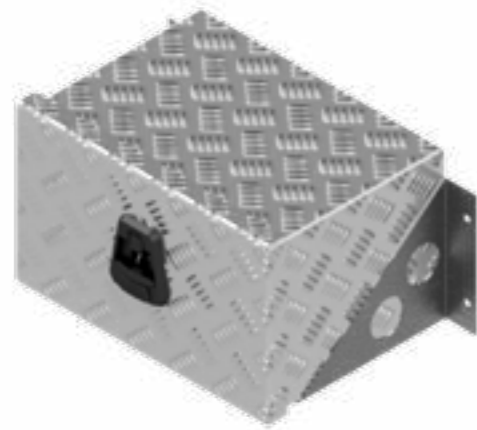

BOX SUPPORT

Article number	Description	Material	Weight
4830215	O-Supportset	2 pieces	Galvanized steel