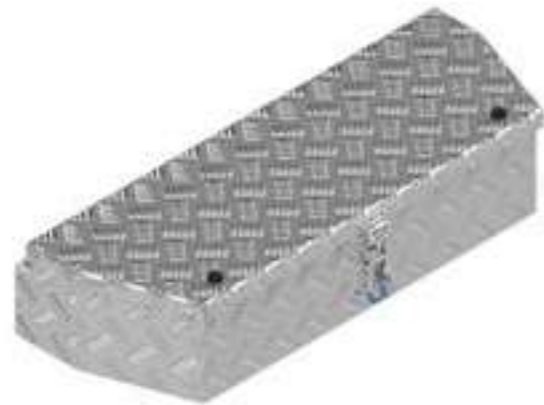

BOX HBM for Henra trailers

Artikel number	Description	Lock	Dimensions LxDxH	Material	Weight	Chain
4830245	Box HBM	Snaplock	85x33x19	Aluminium diamond plate 2,5/4	9,45 kg	0

De Haan Box HBM