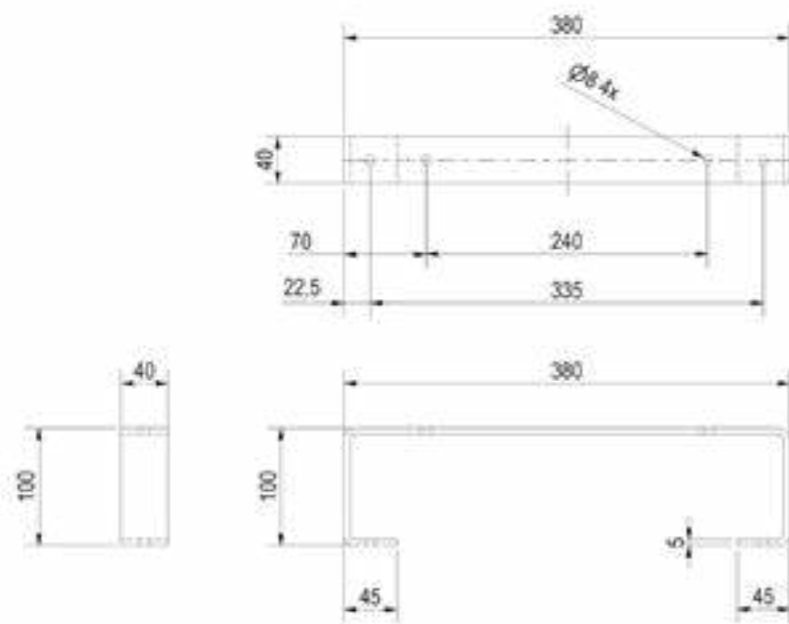

BOX SUPPORT

Article number	Description	Quantity	Material
4830158	Box U-Lift set	2 pieces	Galvanized steel

With this mounting kit it is possible to higher mount a box on a drawbar to provide more space for the jockey wheel

BOX SUPPORT

Article number	Description	Material	Weight
4830157	Box L-Supportset	2 pieces	Galvanized steel