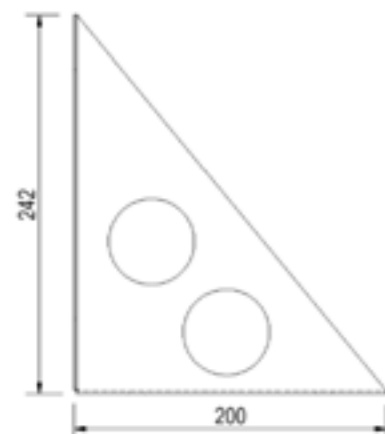

BOX SUPPORT

Article number	Description	Material	Weight
4830215	O-Supportset	2 pieces	Galvanized steel