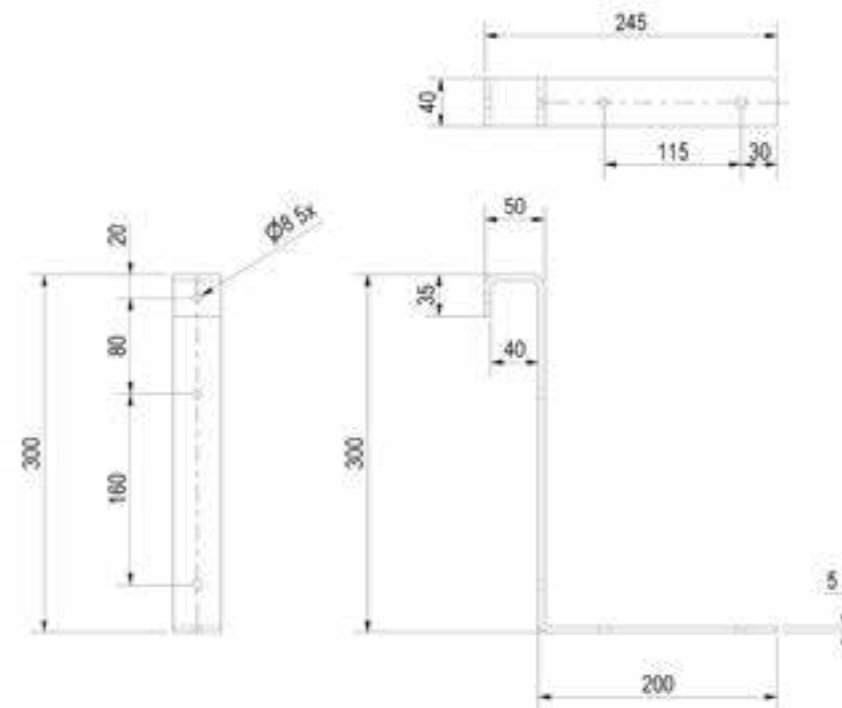

This mounting kit makes it possible to mount a box to the front rack of a trailer.