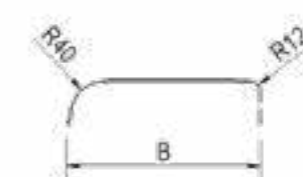

DE HAAN THRV

Article number	Description	L	W (B)	H	Material	Weight
212262	THRV 22131	1310	220	375	Steel	3.8 kg
212266	THRV 24170	1700	240	445	Steel	5.4 kg