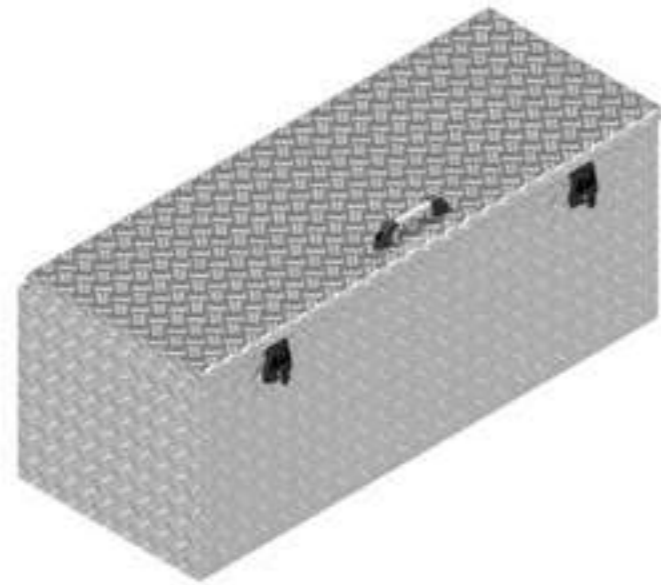

BOX MADE TO ORDER

Artikel number	Description	Lock	Dimensions LxDxH	Material	Weight	Chain	Gas spring
4830108	156060 BT	T-Lock	150x60x60	Aluminium diamond plate 2,5/4	36,82 kg	0	2

De Haan Box 156060 BT