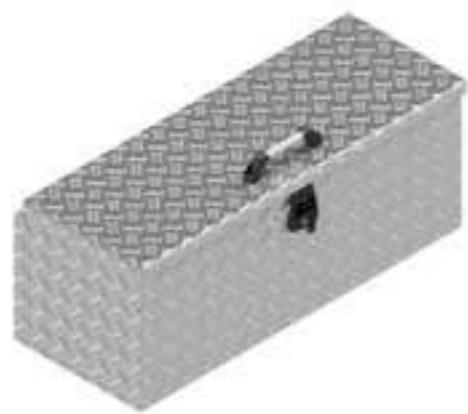

BOX MADE TO ORDER

Artikel number	Description	Lock	Dimensions LxDxH	Material	Weight	Chain	Gas spring
4830094	104040 BT	T-Lock	100x40x40	Aluminium diamond plate 2,5/4	18,5 kg	0	2
4830095	104040 BZT	T-Lock	100x40x40	Aluminium diamond plate 2,5/4	16,60 kg	1	0

Artikel number	Description	Lock	Dimensions LxDxH	Material	Weight	Chain	Gas spring
4830096	104053 BT	T-Lock	100x40x53	Aluminium diamond plate 2,5/4	21,3 kg	0	2
4830097	104053 BZT	T-Lock	100x40x53	Aluminium diamond plate 2,5/4	19,4 kg	1	0

De Haan Box 104040 BT