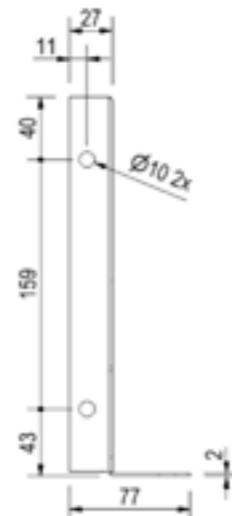

BOX SUPPORT

Article number	Description	Material	Weight
4830215	O-Supportset	2 pieces	Galvanized steel