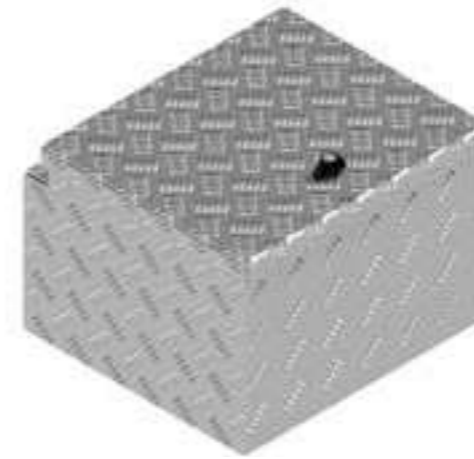

EXPLANATION

De Haan Standard boxes

These boxes can be fully opened when mounted on the drawbar of a trailer.

De Haan High Loader Boxes (H-models)

Low boxes mounted on the drawbar of a trailer. The front board of the trailer can be fully opened.

De Haan Side Boxes

Side boxes are suitable for mounting on either side underneath high loader or tipper trailers.

De Haan Profibox

Plastic lightweight drawbar V-shaped box

De Haan boxes made to order

These boxes are standard but only produced to order.

Quality

De Haan exclusively uses high-quality materials. For the aluminium boxes you can choose for most models from 3 types of locks: a pivot lock, a snap lock or a T-lock. The boxes are equipped with a rubber gasket on top of the body, to prevent water and dust getting in.

BOX S

Artikel number	Description	Lock	Dimensions LxDxH	Material	Weight	Chain
360060	Box SV	Pivotlock	40x38x29,5	Aluminium diamond plate 2,5/4	6 kg	1
4830199	Box S2	Snaplock	40x38x29,5	Aluminium diamond plate 3,5/4	6 kg	1

De Haan Box SV