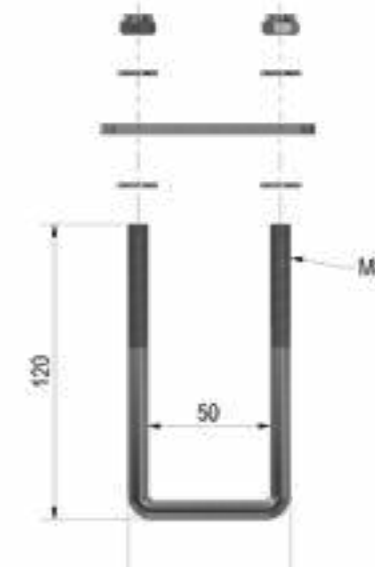

With this mounting set it is possible to mount a box on a drawbar.