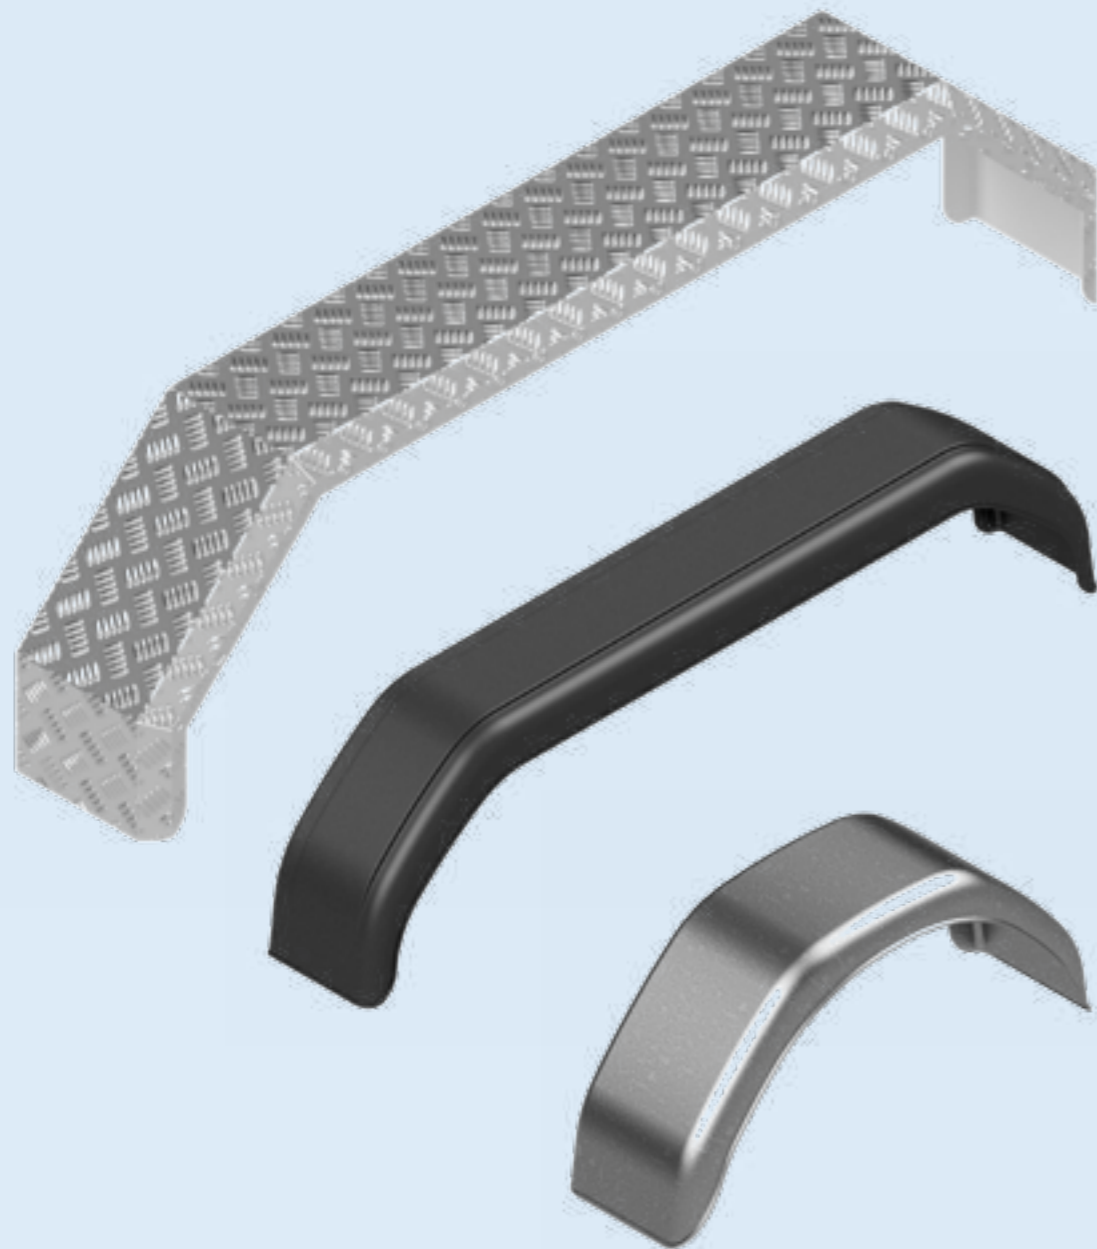

De Haan Box 186060 BT

De Haan Box 186060 BT

Article number	Description	Dimensions LxDxH	Material	Weight
4830216	Profibox Plus	63x30x35	Plastic	2 kg

Profibox Plus

Profibox Plus

MUDGUARDS

TYPES ALUMINIUM STEEL AND PLASTIC