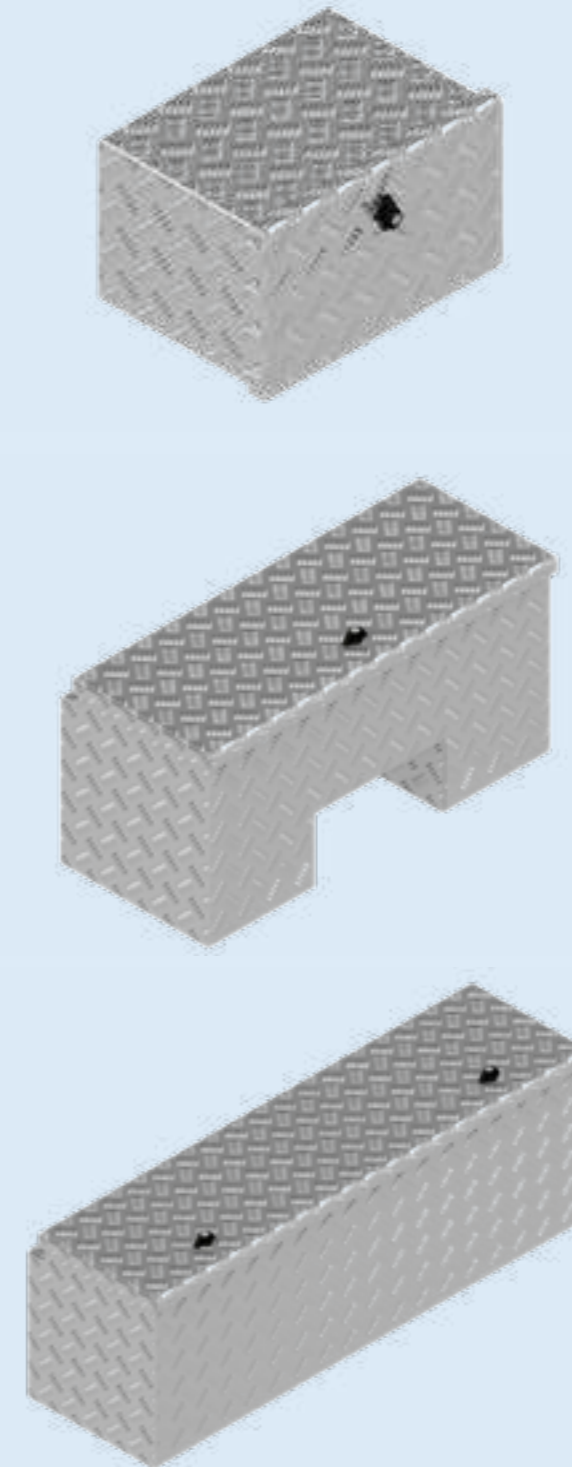

TABLE OF CONTENTS

Boxes

Explanation dimensions.....	6
Explanation.....	8
Standard boxes	9
High Loader Boxes.....	19
Side Boxen	28
Made to order	34
Profibox Plus	47

Mudguards

Type Explanation	49
Aluminium	51
Steel	54
Plastic	65

Various

Locks	69
Mounting sets.....	70
Supports	72

Black Edition

Boxes	76
Mudguards	79

BOXES

TYPES STANDARD, HIGHLOADER AND SIDE