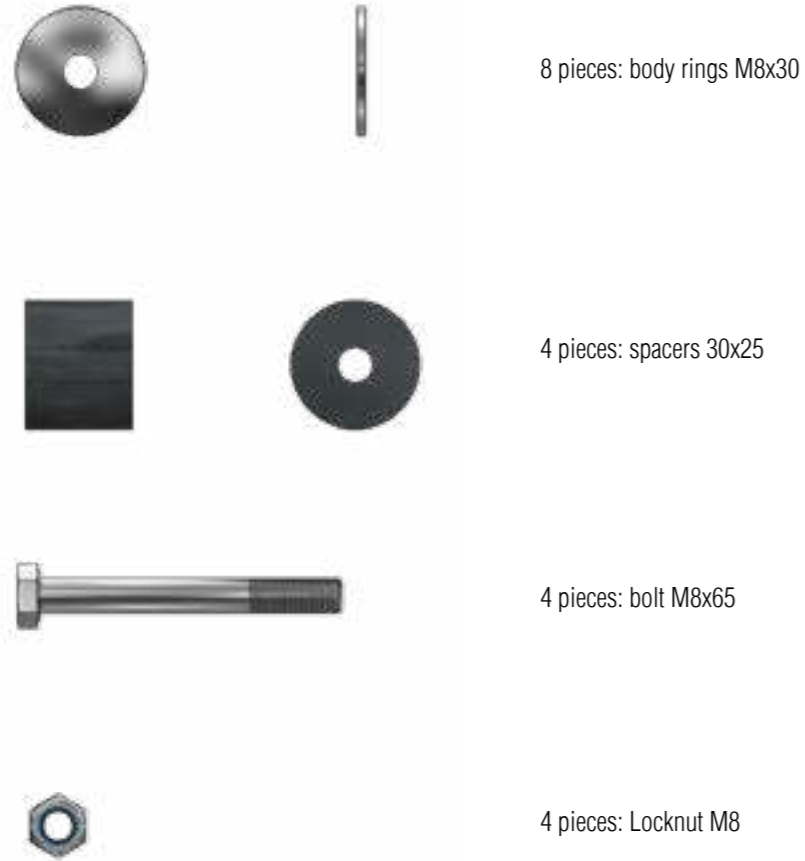

VARIOUS

LOCKS, MOUNTING SETS AND SUPPORTS

LOCKS

Article number	Description
4830230	Snap lock
4830228	Lock Profibox Plus
4830235	Pivot Lock
4830233	T-lock lid
4830232	T-lock front
4830229	Lock clips Profibox Plus

Snap Lock

Lock Profibox Plus

Pivot Lock

T-Lock lid

T-Lock front

Lock clips Profibox Plus

MOUNTING SET PROFIBOX PLUS

Article number	Description	Material	Weight
4830213	Mounting set plus	Plastic	0,5 kg