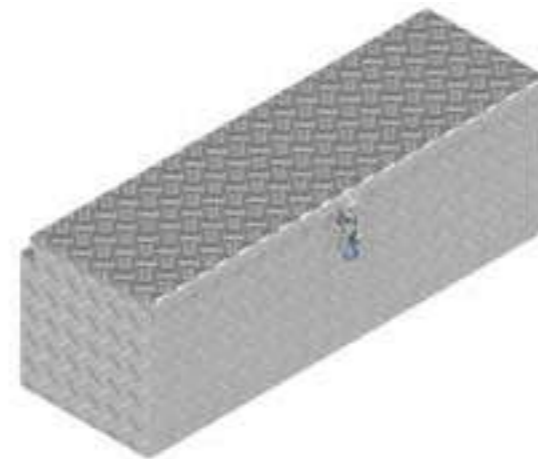

De Haan Box US